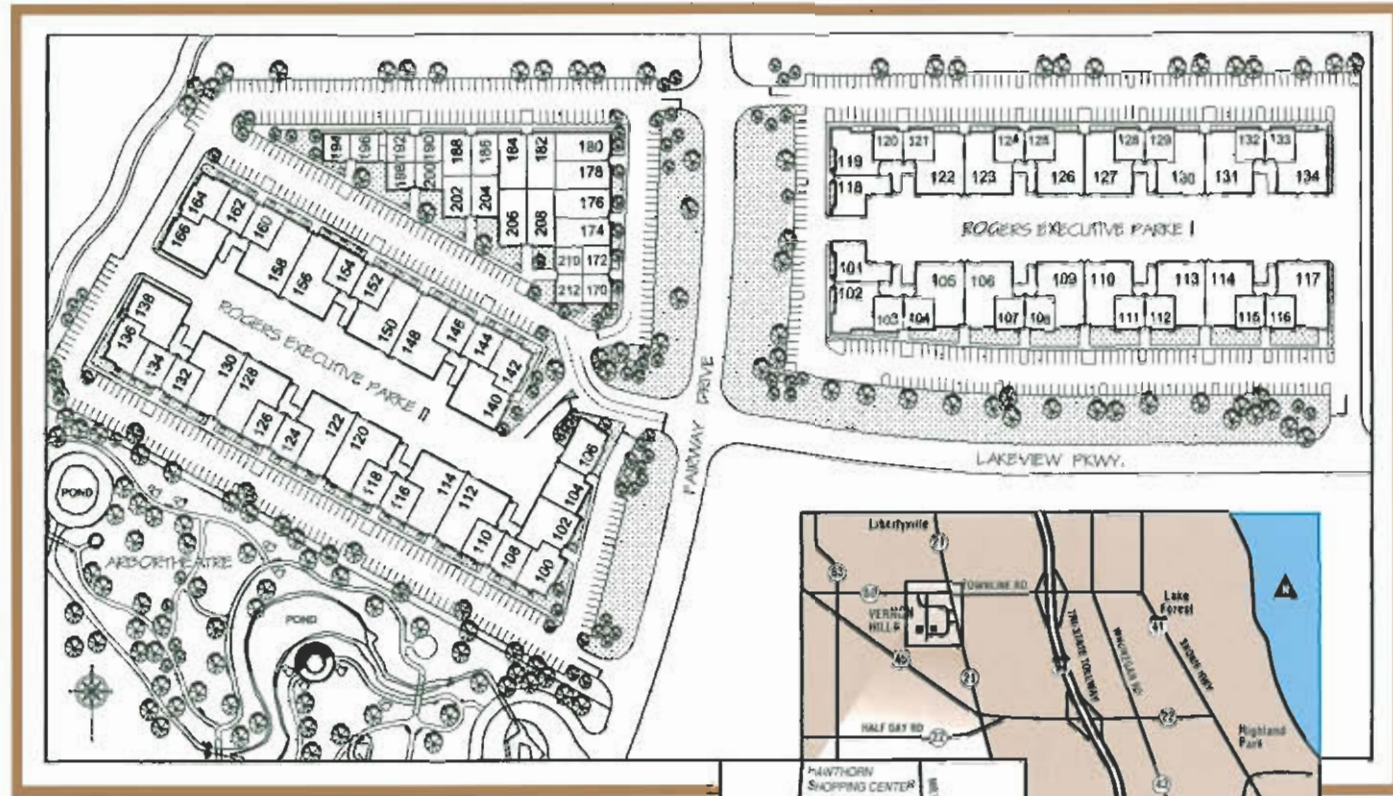

# Rogers Executive Parke

- Prestige Corporate Facility
- 1,350 SF - 61,300 SF
- Recessed Docks and Drive-in Doors
- Office Area to Suit
- Highly Flexible Design

**For Information**  
**Phone: 847-541-3600**